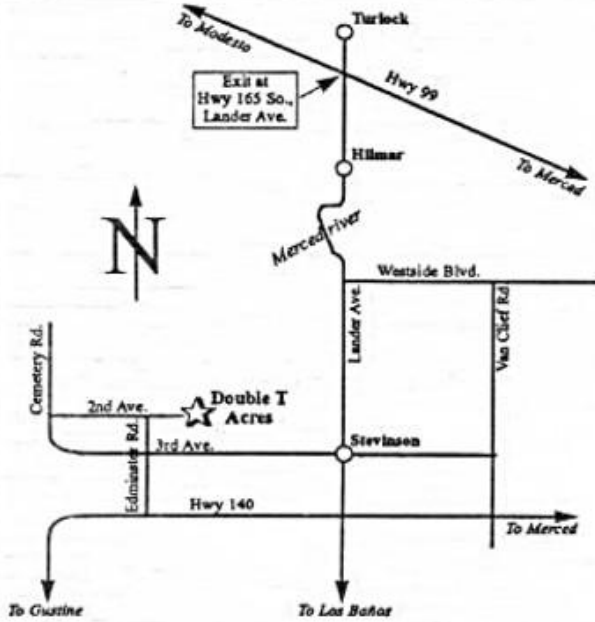

Directions to Double T Acres

From the North Bay: I-580 east to I-5 south. Exit 132 east to Modesto then 99 south to Turlock. Exit Lander Ave. (165 south).
 From the South Bay: 152 east to 33 north to Gustine then 140 east.
 From Fresno: 99 north to Merced. Exit V St., under fwy, then right on 140 west (13th St.) toward Gustine.